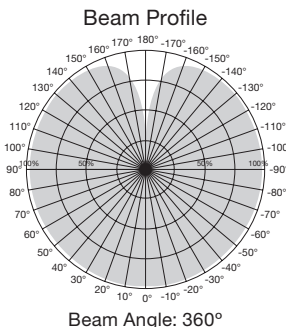

Spiral LED Filament Lamps

Item Number	Lamp Description	W	Bulb Type	V	CRI	CCT	Finish	Lm	Bm	M.O.L. (Inches)	Life/ Hrs.	UPC	Pk./ Mstr.
S9966	4A19/SPIRAL/LED/AMB/120V	4	A19	120	80	2200K	Amber	220	360°	4 1/8	15K	045923099663	24/1
S9967	4ST19/SPIRAL/LED/AMB/120V	4	ST19	120	80	2200K	Amber	240	360°	5 1/4	15K	045923099670	24/1
S9968	4G30/SPIRAL/LED/AMB/120V	4	G30	120	80	2200K	Amber	240	360°	5 1/2	15K	045923099687	24/1
S9969	4G40/SPIRAL/LED/AMB/120V	4	G40	120	80	2200K	Amber	240	360°	6 11/16	15K	045923099694	12/1
S9970	2ETC/SPIRAL/LED/AMB/120V	2	B10	120	80	2200K	Amber	90	360°	3 3/16	15K	045923099700	24/1
S9971	4T9/SPIRAL/LED/AMB/120V	4	T9	120	80	2200K	Amber	240	360°	7 1/4	15K	045923099717	24/1